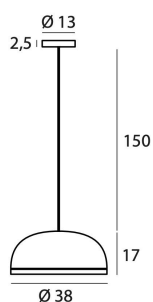

## MOLLY SINGLE SUSPENSIONS **SUSPENSION**

BY TOOY

<b>PRODUCT NAME</b>	Molly Single Suspension (556.21, 556.22 & 556.23)
<b>DESIGNER</b>	Corrado Dotti
<b>MANUFACTURER</b>	Tooy
<b>PRODUCT CODE</b>	Ø 150: 124-556.21 Ø 200: 124-556.22 Ø 380: 124-556.23
<b>CATEGORY</b>	Suspension
<b>MATERIAL</b>	Plexiglass   Brass
<b>DIMMABLE</b>	Via phase cut

<b>LIGHT SOURCE</b>	Ø 150: 1 x 8W LED Ø 200: 1 x 12W LED Ø 380: 1 x 17W LED
<b>IP</b>	20
<b>DIMENSIONS</b>	Ø 150 (W) x 82 (H) mm Ø 200 (W) x 100 (H) mm Ø 380 (W) x 170 (H) mm
<b>FINISHES</b>	Brushed Brass   Sand Grey   Sand Black   Copper
<b>ORIGIN</b>	Italy
<b>WARRANTY</b>	3 Years