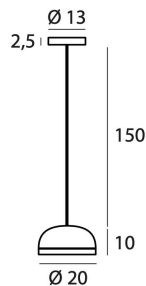

## MOLLY SINGLE SUSPENSIONS **SUSPENSION**

BY TOOY

<b>PRODUCT NAME</b>	Molly Single Suspension (556.21, 556.22 & 556.23)
<b>DESIGNER</b>	Corrado Dotti
<b>MANUFACTURER</b>	Tooy
<b>PRODUCT CODE</b>	Ø 150: 124-556.21 Ø 200: 124-556.22 Ø 380: 124-556.23
<b>CATEGORY</b>	Suspension
<b>MATERIAL</b>	Plexiglass   Brass
<b>DIMMABLE</b>	Via phase cut

<b>LIGHT SOURCE</b>	Ø 150: 1 x 8W LED Ø 200: 1 x 12W LED Ø 380: 1 x 17W LED
<b>IP</b>	20
<b>DIMENSIONS</b>	Ø 150 (W) x 82 (H) mm Ø 200 (W) x 100 (H) mm Ø 380 (W) x 170 (H) mm
<b>FINISHES</b>	Brushed Brass   Sand Grey   Sand Black   Copper
<b>ORIGIN</b>	Italy
<b>WARRANTY</b>	3 Years