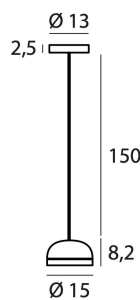

## MOLLY SINGLE SUSPENSIONS **SUSPENSION**

BY TOOY

<b>PRODUCT NAME</b>	Molly Single Suspension (556.21, 556.22 & 556.23)
<b>DESIGNER</b>	Corrado Dotti
<b>MANUFACTURER</b>	Tooy
<b>PRODUCT CODE</b>	Ø 150: 124-556.21 Ø 200: 124-556.22 Ø 380: 124-556.23
<b>CATEGORY</b>	Suspension
<b>MATERIAL</b>	Plexiglass   Brass
<b>DIMMABLE</b>	Via phase cut

<b>LIGHT SOURCE</b>	Ø 150: 1 x 8W LED Ø 200: 1 x 12W LED Ø 380: 1 x 17W LED
<b>IP</b>	20
<b>DIMENSIONS</b>	Ø 150 (W) x 82 (H) mm Ø 200 (W) x 100 (H) mm Ø 380 (W) x 170 (H) mm
<b>FINISHES</b>	Brushed Brass   Sand Grey   Sand Black   Copper
<b>ORIGIN</b>	Italy
<b>WARRANTY</b>	3 Years