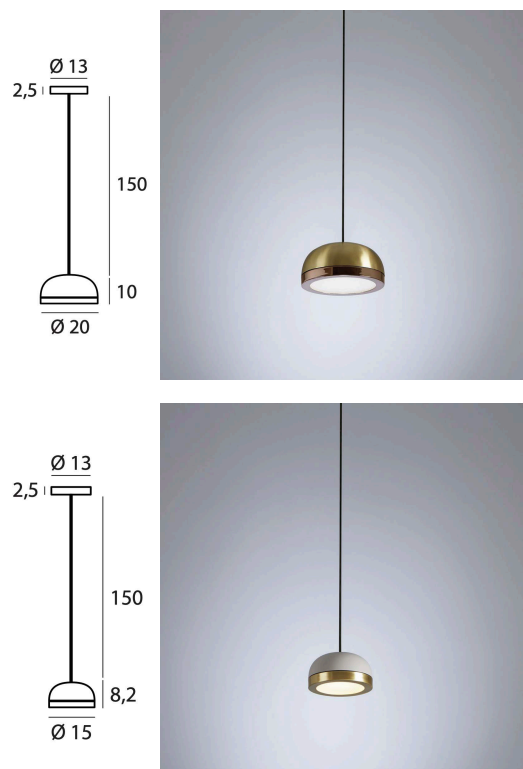

PROJECT	
TYPE	
NOTES	

MOLLY SINGLE SUSPENSIONS **SUSPENSION**

BY TOOY

PRODUCT NAME	Molly Single Suspension (556.21, 556.22 & 556.23)
DESIGNER	Corrado Dotti
MANUFACTURER	Tooy
PRODUCT CODE	Ø 150: 24-556.21 Ø 200: 124-556.22 Ø 380: 124-556.23
CATEGORY	Suspension
MATERIAL	Plexiglass Brass

LIGHT SOURCE	Ø 150: 1 x 8W LED Ø 200: 1 x 12W LED Ø 380: 1 x 17W LED
IP	20
DIMENSIONS	Ø 150 (W) x 82 (H) mm Ø 200 (W) x 100 (H) mm Ø 380 (W) x 170 (H) mm
FINISHES	Brushed Brass, Sand Grey, Sand Black, Copper
ORIGIN	Italy
WARRANTY	3 Years