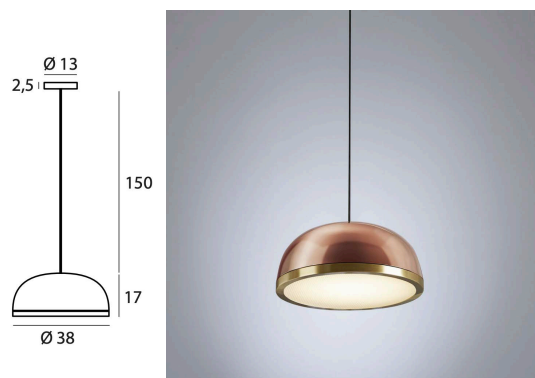

PROJECT	
TYPE	
NOTES	

MOLLY SINGLE SUSPENSIONS **SUSPENSION**

BY TOOY

PRODUCT NAME	Molly Single Suspension (556.21, 556.22 & 556.23)
DESIGNER	Corrado Dotti
MANUFACTURER	Tooy
PRODUCT CODE	Ø 150: 24-556.21 Ø 200: 124-556.22 Ø 380: 124-556.23
CATEGORY	Suspension
MATERIAL	Plexiglass Brass

LIGHT SOURCE	Ø 150: 1 x 8W LED Ø 200: 1 x 12W LED Ø 380: 1 x 17W LED
IP	20
DIMENSIONS	Ø 150 (W) x 82 (H) mm Ø 200 (W) x 100 (H) mm Ø 380 (W) x 170 (H) mm
FINISHES	Brushed Brass, Sand Grey, Sand Black, Copper
ORIGIN	Italy
WARRANTY	3 Years