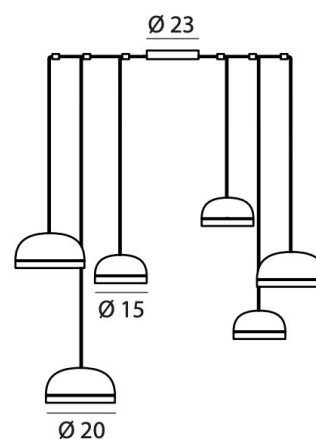

## MOLLY CHANDELIER 06 SUSPENSION

BY TOOY

<b>PRODUCT NAME</b>	Molly Chandelier 06
<b>DESIGNER</b>	Corrado Dotti
<b>MANUFACTURER</b>	Tooy
<b>PRODUCT CODE</b>	124-556.26
<b>CATEGORY</b>	Suspension
<b>MATERIAL</b>	Plexiglass   Brass
<b>DIMMABLE</b>	Via phase cut

<b>LIGHT SOURCE</b>	3 x 8W LED & 3 x 12W LED
<b>IP</b>	20
<b>DIMENSIONS</b>	Ø 65 - Cable length 150 cm
<b>FINISHES</b>	Brushed Brass   Sand Grey   Sand Black   Copper
<b>ORIGIN</b>	Italy
<b>WARRANTY</b>	3 Years