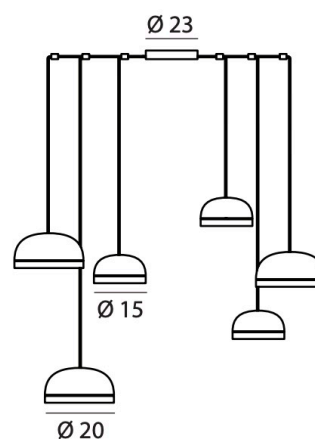

<b>PROJECT</b>	
<b>TYPE</b>	
<b>NOTES</b>	

**MOLLY CHANDELIER 06** **SUSPENSION**

BY TOOY

<b>PRODUCT NAME</b>	Molly Chandelier 06
<b>DESIGNER</b>	Corrado Dotti
<b>MANUFACTURER</b>	Tooy
<b>PRODUCT CODE</b>	124-556.26
<b>CATEGORY</b>	Suspension
<b>MATERIAL</b>	Plexiglass   Brass

<b>LIGHT SOURCE</b>	3 x 8W LED & 3 x 12W LED
<b>IP</b>	20
<b>DIMENSIONS</b>	Ø 65 - Cable length 150 cm
<b>FINISHES</b>	Brushed Brass, Sand Grey, Sand Black, Copper
<b>ORIGIN</b>	Italy
<b>WARRANTY</b>	3 Years