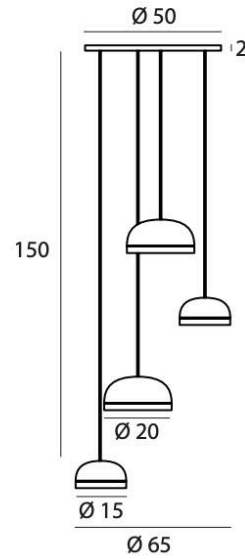

PROJECT	
TYPE	
NOTES	

MOLLY CHANDELIER 04 **SUSPENSION**

BY TOOY

PRODUCT NAME	Molly Chandelier 04
DESIGNER	Corrado Dotti
MANUFACTURER	Tooy
PRODUCT CODE	124-556.14
CATEGORY	Suspension
MATERIAL	Plexiglass Brass
DIMMABLE	Via phase cut

LIGHT SOURCE	2 x 8W LED 2 x 12W LED
IP	20
DIMENSIONS	Ø 650 mm (Cable length 1500mm)
FINISHES	Brushed Brass Sand Grey Sand Black Copper
ORIGIN	Italy
WARRANTY	3 Years