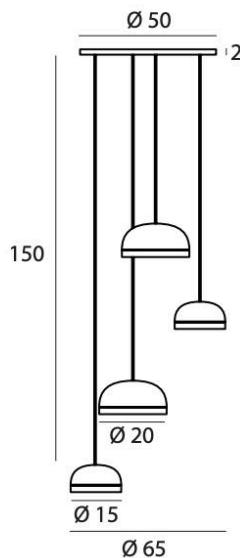

## MOLLY CHANDELIER 04 **SUSPENSION**

BY TOOY

<b>PRODUCT NAME</b>	Molly Chandelier 04
<b>DESIGNER</b>	Corrado Dotti
<b>MANUFACTURER</b>	Tooy
<b>PRODUCT CODE</b>	124-556.14
<b>CATEGORY</b>	Suspension
<b>MATERIAL</b>	Plexiglass   Brass

<b>LIGHT SOURCE</b>	2 x 8W LED   2 x 12W LED
<b>IP</b>	20
<b>DIMENSIONS</b>	Ø 650 mm (Cable length 1500mm)
<b>FINISHES</b>	Brushed Brass, Sand Grey, Sand Black, Copper
<b>ORIGIN</b>	Italy
<b>WARRANTY</b>	3 Years