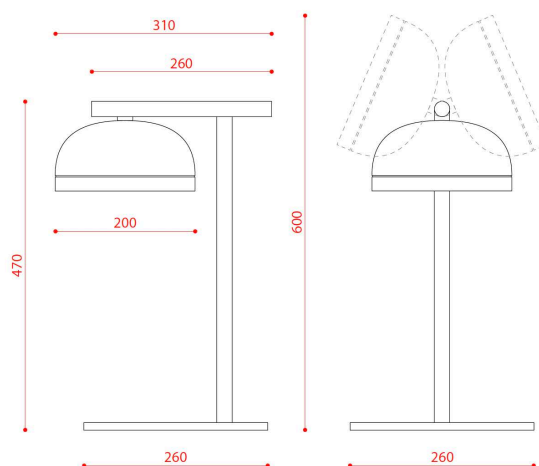

PROJECT	
TYPE	
NOTES	

MOLLY 556.32

TABLE

BY TOOY

PRODUCT NAME	Molly Table Lamp
DESIGNER	Corrado Dotti
MANUFACTURER	Tooy
PRODUCT CODE	124-556.32
CATEGORY	Table
MATERIAL	Powder Coat Aluminium
DIMMABILITY	Dependant on bulb

LIGHT SOURCE	1 x 12W
FINISHES	Black, Brass, Copper, Pewter, Grey
DIMENSIONS	Ø 26 / H 47
IP	20
ORIGIN	Italy
WARRANTY	1 year