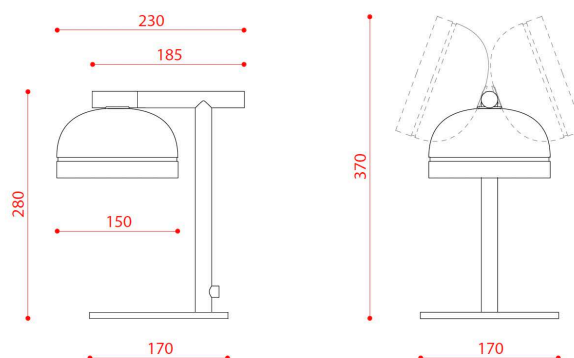

PROJECT	
TYPE	
NOTES	

MOLLY 556.31

TABLE

BY TOOY

PRODUCT NAME	Molly Table Lamp
DESIGNER	Corrado Dotti
MANUFACTURER	Tooy
PRODUCT CODE	124-556.31
CATEGORY	Table
MATERIAL	Powder Coat Aluminium
DIMMABILITY	Dependant on bulb

LIGHT SOURCE	1 x 8W
FINISHES	Black, Brass, Copper, Pewter, Grey
DIMENSIONS	Ø 17 / H 28
IP	20
ORIGIN	Italy
WARRANTY	1 year