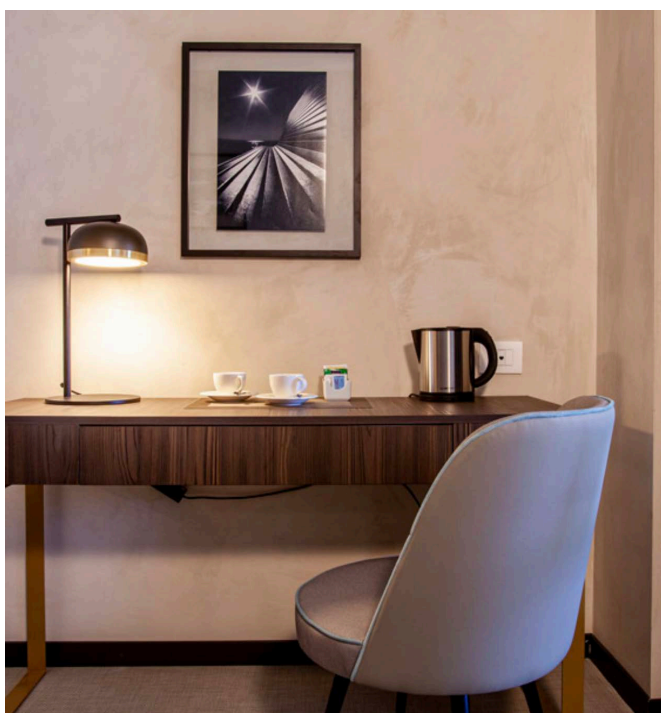

PROJECT	
TYPE	
NOTES	

MOLLY 556.31

TABLE

BY TOOY

PRODUCT NAME	Molly Table Lamp
DESIGNER	Corrado Dotti
MANUFACTURER	Tooy
PRODUCT CODE	124-556.31
CATEGORY	Table
MATERIAL	Powder Coat Aluminium
DIMMABILITY	Dependant on bulb

LIGHT SOURCE	1 x 8W
FINISHES	Black, Brass, Copper, Pewter, Grey
DIMENSIONS	Ø 17 / H 28
IP	20
ORIGIN	Italy
WARRANTY	1 year