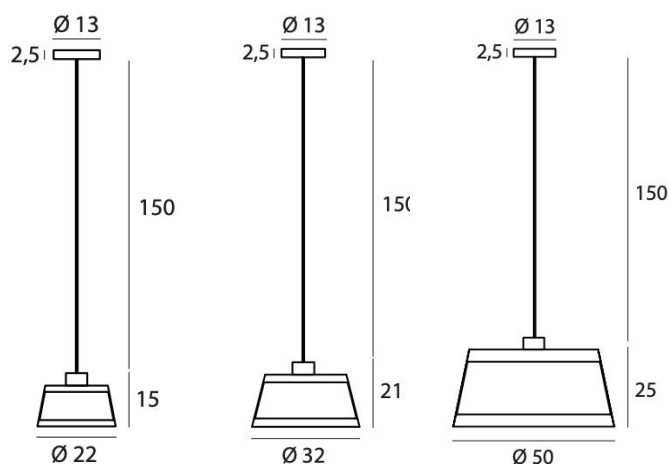

PROJECT	
TYPE	
NOTES	

LILLY

SUSPENSION

BY TOOY

PRODUCT NAME	Lilly Suspension (558.22, 558.23, 558.25)
DESIGNER	Corrado Dotti
MANUFACTURER	Tooy
PRODUCT CODE	Ø 22: 124-558.22 Ø 32: 124-558.23 Ø 50: 124-558.25
CATEGORY	Suspension
MATERIAL	Metal structure Mesh diffusor
DIMMABILITY	Dependant on bulb

LIGHT SOURCE	1 x E27 max 15W
FINISHES	Sand Black & Black net fabric
DIMENSIONS	558.22: Ø 22 x 15 (H) cm - Cable length 150 cm 558.23: Ø 32 x 21 (H) cm - Cable length 150 cm 558.25: Ø 50 x 25 (H) cm - Cable length 150 cm
IP	40
ORIGIN	Italy
WARRANTY	3 Years