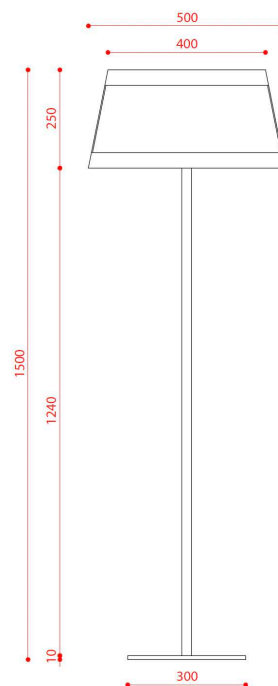

## LILLY 558.65

FLOOR

BY TOOY

<b>PRODUCT NAME</b>	Lilly Floor Lamp
<b>DESIGNER</b>	Corrado Dotti
<b>MANUFACTURER</b>	Tooy
<b>PRODUCT CODE</b>	124-558.65
<b>CATEGORY</b>	Floor
<b>MATERIAL</b>	Powder Coat Aluminium   Mesh
<b>DIMMABILITY</b>	Dependant on bulb

<b>LIGHT SOURCE</b>	1 x max 15W
<b>FINISHES</b>	Black   Beige
<b>DIMENSIONS</b>	Ø 50 / H 150
<b>IP</b>	20
<b>ORIGIN</b>	Italy
<b>WARRANTY</b>	1 year