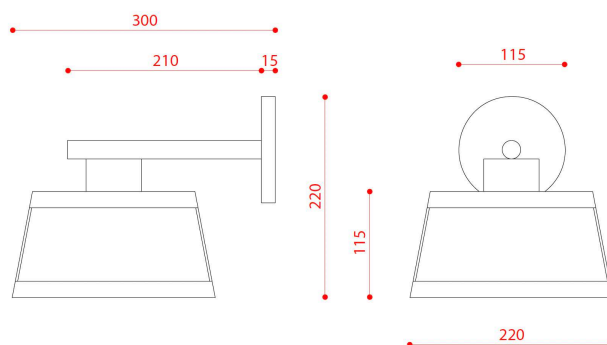

## LILLY 558.42

WALL

BY TOOY

<b>PRODUCT NAME</b>	Lilly 558.42	<b>LIGHT SOURCE</b>	1 x max 15W
<b>DESIGNER</b>	Corrado Dotti	<b>FINISHES</b>	Black / Beige Mesh
<b>MANUFACTURER</b>	Tooy	<b>DIMENSIONS</b>	Ø 22 x H22 x D30 cm
<b>PRODUCT CODE</b>	124-558.42	<b>ORIGIN</b>	Italy
<b>CATEGORY</b>	Wall	<b>WARRANTY</b>	1 year
<b>MATERIAL</b>	Powder coat Aluminium   Mesh		
<b>IP</b>	20		
<b>DIMMABILITY</b>	Dependant on bulb		