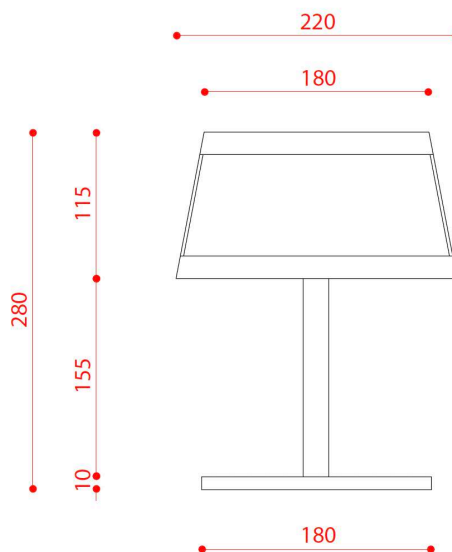

PROJECT	
TYPE	
NOTES	

LILLY 558.31

TABLE

BY TOOY

PRODUCT NAME	Lilly Table Lamp
DESIGNER	Corrado Dotti
MANUFACTURER	Tooy
PRODUCT CODE	124-558.31
CATEGORY	Table
MATERIAL	Powder Coat Aluminium Mesh
DIMMABILITY	Dependant on bulb

LIGHT SOURCE	1 x 15W
FINISHES	Black Beige
DIMENSIONS	Ø 22 / H 28 cm
IP	20
ORIGIN	Italy
WARRANTY	1 year