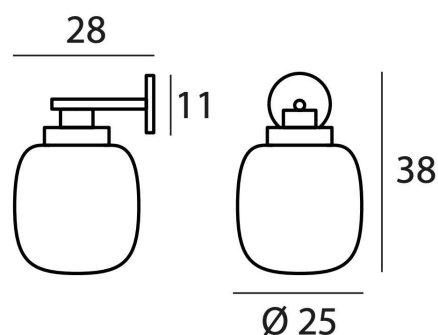

PROJECT	
TYPE	
NOTES	

LEGIER WALL 1

WALL

BY TOOY

PRODUCT NAME	Legier Wall 1
DESIGNER	Corrado Dotti
MANUFACTURER	Tooy
PRODUCT CODE	124-557.42
CATEGORY	Wall
MATERIAL	Blown Glass Metal
DIMMING	Phase Cut Dimming

LIGHT SOURCE	LED 12W
IP	40
DIMENSIONS	Ø 25 x H 38 cm
FINISHES	Top Ring - Light Grey Brushed Brass Copper Glass Diffuser - Opal Smokey Grey
ORIGIN	Italy
WARRANTY	3 Years