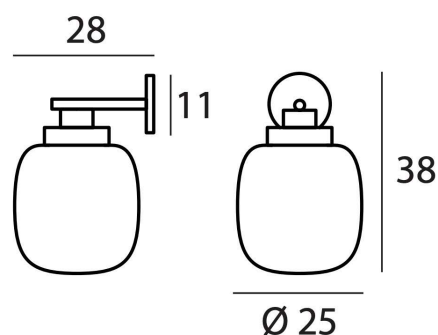

LEGIER WALL 1

WALL

BY TOOY

PROJECT	
TYPE	
NOTES	

PRODUCT NAME	Legier Wall 1
DESIGNER	Corrado Dotti
MANUFACTURER	Tooy
PRODUCT CODE	124-557.42
CATEGORY	Wall
MATERIAL	Blown Glass Metal
DIMMING	Phase Cut Dimming

LIGHT SOURCE	LED 12W
IP	40
DIMENSIONS	Ø 25 x H 38 cm
FINISHES	Top Ring - Light Grey Brushed Brass Copper Glass Diffuser - Opal Smokey Grey
ORIGIN	Italy
WARRANTY	3 Years