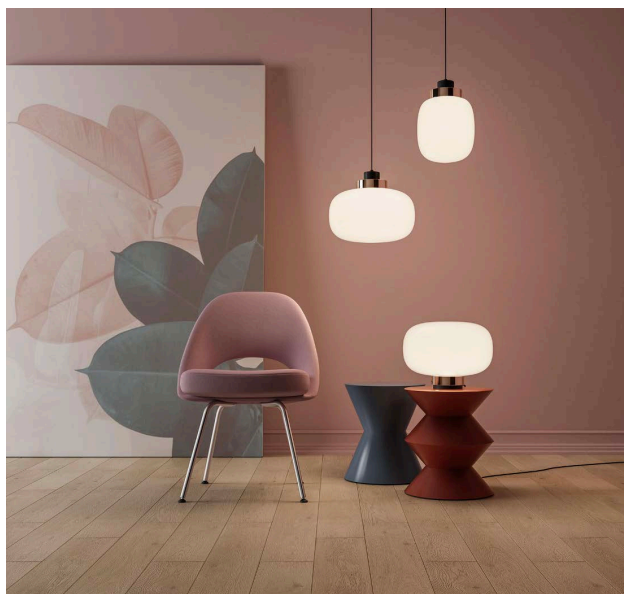

## LEGIER SUSPENSION 02 SUSPENSION

BY TOOY

<b>PRODUCT NAME</b>	Legier Suspension 02	<b>LIGHT SOURCE</b>	12W LED 3000K
<b>DESIGNER</b>	Corrado Dotti	<b>IP</b>	40
<b>MANUFACTURER</b>	Tooy	<b>DIMENSIONS</b>	Ø 35 H 28 cm + 150 cm
<b>CATEGORY</b>	Suspension	<b>FINISHES</b>	Top Ring - Light Grey   Brushed Brass   Copper Glass Diffuser - Opal   Smokey Grey
<b>MATERIAL</b>	Blown glass   Metal	<b>ORIGIN</b>	Italy
<b>PRODUCT CODE</b>	124-557.24BR (Fume Glass/Brass) 124-557.24CO (Opal Glass/Copper) 124/557.24C (Fume Glass/Copper) 124-557.24 (Fume Glass/Grey) 124-557.24BRO (Opal Glass/Brass)	<b>WARRANTY</b>	3 Years