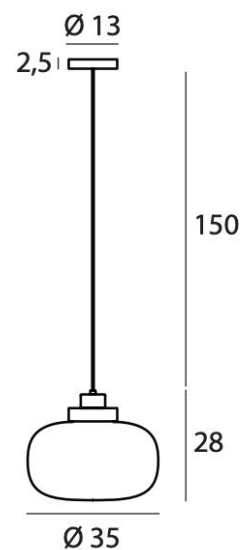

## LEGIER SUSPENSION 02 SUSPENSION

BY TOOY

<b>PRODUCT NAME</b>	Legier Suspension 02	<b>LIGHT SOURCE</b>	12W LED 3000K
<b>DESIGNER</b>	Corrado Dotti	<b>IP</b>	40
<b>MANUFACTURER</b>	Tooy	<b>DIMENSIONS</b>	Ø 35 H 28 cm + 150 cm
<b>CATEGORY</b>	Suspension	<b>FINISHES</b>	Top Ring - Light Grey   Brushed Brass   Copper Glass Diffuser - Opal   Smokey Grey
<b>MATERIAL</b>	Blown glass   Metal	<b>ORIGIN</b>	Italy
<b>PRODUCT CODE</b>	124-557.24BR (Fume Glass/Brass) 124-557.24CO (Opal Glass/Copper) 124/557.24C (Fume Glass/Copper) 124-557.24 (Fume Glass/Grey) 124-557.24BRO (Opal Glass/Brass)	<b>WARRANTY</b>	3 Years