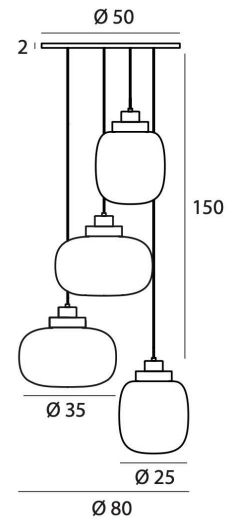

PROJECT	
TYPE	
NOTES	

LEGIER CHANDELIER 04 **SUSPENSION**

BY TOOY

PRODUCT NAME	Legier Chandelier 04	LIGHT SOURCE	4 x 12W LED
DESIGNER	Corrado Dotti	IP	20
MANUFACTURER	Tooy	DIMENSIONS	Ø 800 (W) + 1500 (Cable) mm
PRODUCT CODE	124-557.14BR (Black/Brass) 124-557.14G (Black/Grey) 124-557.14C (Black/Copper)	FINISHES	Black/Brass Black/Grey Black/Copper
CATEGORY	Suspension	ORIGIN	Italy
MATERIAL	Blown glass Brass	WARRANTY	3 Years
DIMMING	Phase Cut Dimming		