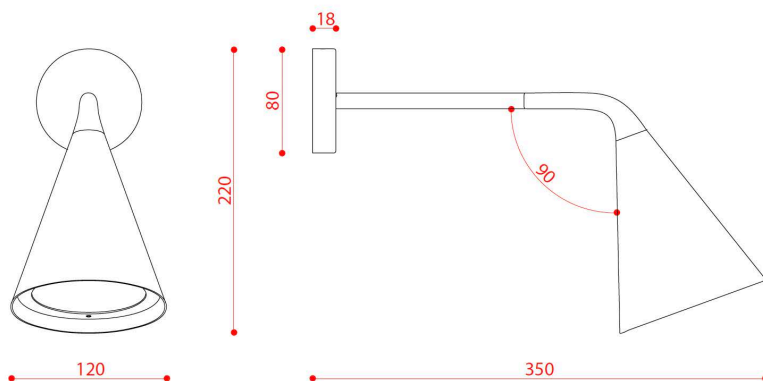

## GORDON 561.43

WALL

BY TOOY

<b>PRODUCT NAME</b>	Gordon 561.43
<b>DESIGNER</b>	Corrado Dotti
<b>MANUFACTURER</b>	Tooy
<b>PRODUCT CODE</b>	124-561.43BR (Brass) 124-561.43MB (Matt Black) 124-561.43BC (Black Chrome)
<b>CATEGORY</b>	Wall
<b>MATERIAL</b>	Powder coat Aluminium
<b>IP</b>	20
<b>DIMMABILITY</b>	Dependant on bulb

<b>LIGHT SOURCE</b>	1 x max 10W
<b>FINISHES</b>	Black Chrome   Brass   Matt Black
<b>DIMENSIONS</b>	Ø H. 22 x D. 35 / H. 8.7" x L. 13.8"
<b>ORIGIN</b>	Italy
<b>WARRANTY</b>	1 year