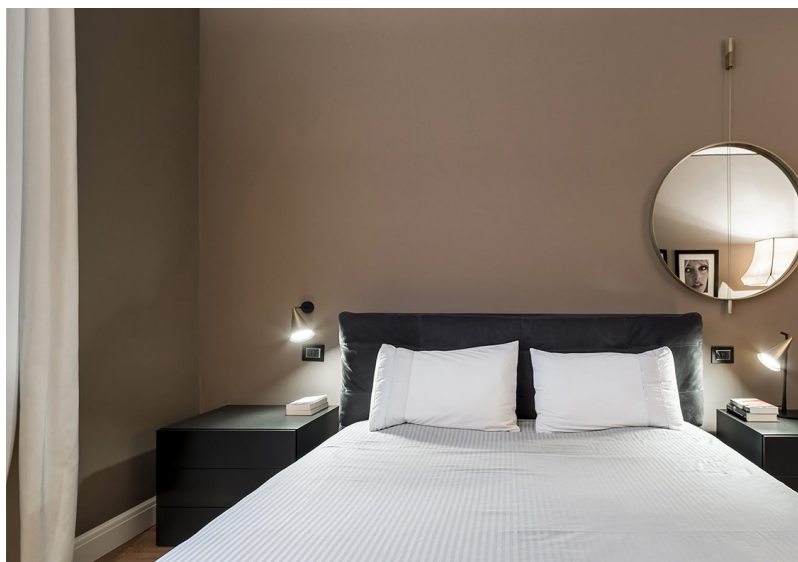

## GORDON 561.41

WALL

BY TOOY

<b>PRODUCT NAME</b>	Gordon 561.41
<b>DESIGNER</b>	Corrado Dotti
<b>MANUFACTURER</b>	Tooy
<b>PRODUCT CODE</b>	124-561.41BR (Brass)    124-561.41MB (Matt Black) 124-561.41BC (Black Chrome)
<b>CATEGORY</b>	Wall
<b>MATERIAL</b>	Powder coat Aluminium
<b>IP</b>	20
<b>DIMMABILITY</b>	Dependant on bulb

<b>LIGHT SOURCE</b>	1 x max 10W
<b>FINISHES</b>	Black Chrome   Brass   Matt Black
<b>DIMENSIONS</b>	Ø 12 x H. 22 x D. 23 cm
<b>ORIGIN</b>	Italy
<b>WARRANTY</b>	1 year