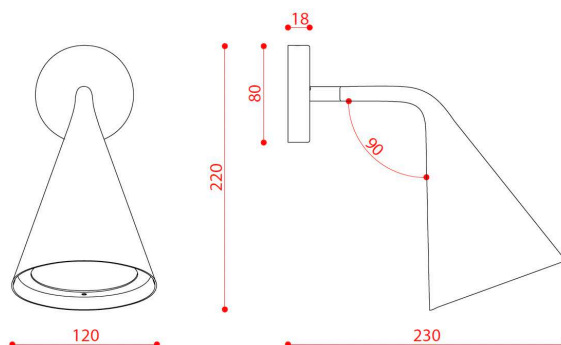

## GORDON 561.41

WALL

BY TOOY

<b>PRODUCT NAME</b>	Gordon 561.41
<b>DESIGNER</b>	Corrado Dotti
<b>MANUFACTURER</b>	Tooy
<b>PRODUCT CODE</b>	124-561.41BR (Brass)    124-561.41MB (Matt Black) 124-561.41BC (Black Chrome)
<b>CATEGORY</b>	Wall
<b>MATERIAL</b>	Powder coat Aluminium
<b>IP</b>	20
<b>DIMMABILITY</b>	Dependant on bulb

<b>LIGHT SOURCE</b>	1 x max 10W
<b>FINISHES</b>	Black Chrome   Brass   Matt Black
<b>DIMENSIONS</b>	Ø 12 x H. 22 x D. 23 cm
<b>ORIGIN</b>	Italy
<b>WARRANTY</b>	1 year