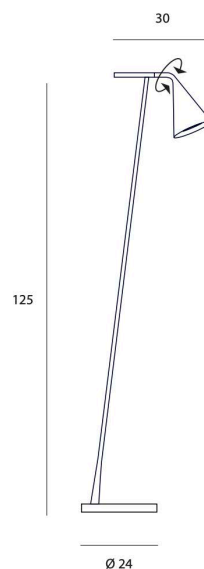

## GORDON 561.61

FLOOR

BY TOOY

<b>PRODUCT NAME</b>	Gordon 561.61
<b>DESIGNER</b>	Corrado Dotti
<b>MANUFACTURER</b>	Tooy
<b>PRODUCT CODE</b>	124-561.61
<b>CATEGORY</b>	Floor
<b>MATERIAL</b>	Borosilicate glass   Metal

<b>LIGHT SOURCE</b>	1 x max 10W - E14
<b>FINISHES</b>	Matte White   Matte Black   Matte Black + Brushed Brass   Matte Black + Polished Gold   Matte Black + Black Chrome   Matte black + Galvanic Copper.
<b>DIMENSIONS</b>	Ø 30 x 125 (H) cm / Cable Length 300 cm
<b>IP</b>	40
<b>ORIGIN</b>	Italy
<b>WARRANTY</b>	1 year