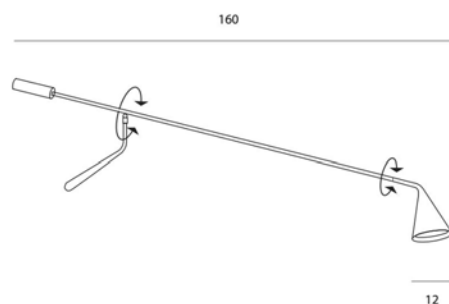

## GORDON 561.49

WALL

BY TOOY

<b>PRODUCT NAME</b>	Gordon 561.49
<b>DESIGNER</b>	Corrado Dotti
<b>MANUFACTURER</b>	Tooy
<b>PRODUCT CODE</b>	124-561.49 (Black) 124-560.49BR (Black / Brass)
<b>CATEGORY</b>	Wall
<b>MATERIAL</b>	Borosilicate glass   Metal
<b>IP</b>	40
<b>DIMMABILITY</b>	Dependant on bulb

<b>LIGHT SOURCE</b>	1 x max 10W - E14
<b>FINISHES</b>	Matte Black Matte Black + Brushed Brass Matte Black + Polished Gold Matte Black + Black Chrome
<b>DIMENSIONS</b>	Ø 12 x 160 (D) cm <i>*Note: adjustable direct light 270°</i>
<b>ORIGIN</b>	Italy
<b>WARRANTY</b>	1 year