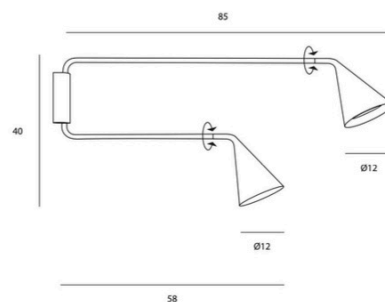

## GORDON 561.48

WALL

BY TOOY

<b>PRODUCT NAME</b>	Gordon 561.48
<b>DESIGNER</b>	Corrado Dotti
<b>MANUFACTURER</b>	Tooy
<b>PRODUCT CODE</b>	124-561.48 (Black) 124-561.48BR (Black/Brass)
<b>CATEGORY</b>	Wall
<b>MATERIAL</b>	Borosilicate Glass   Metal
<b>IP</b>	40
<b>DIMMABILITY</b>	Dependant on bulb

<b>LIGHT SOURCE</b>	2 x max 10W - E14
<b>FINISHES</b>	Matte Black Matte Black + Brushed Brass Matte Black + Polished Gold Matte Black + Black Chrome
<b>DIMENSIONS</b>	Ø 12 x 40 (H) x 58/85 (D) cm, adjustable direct light
<b>ORIGIN</b>	Italy
<b>WARRANTY</b>	1 year