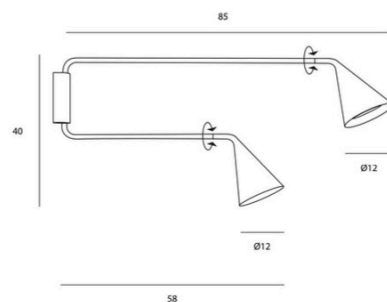

PROJECT	
TYPE	
NOTES	

GORDON 561.48

WALL

BY TOOY

PRODUCT NAME	Gordon 561.48	LIGHT SOURCE	2 x max 10W - E14
DESIGNER	Corrado Dotti	FINISHES	Matte White Matte Black Matte Black + Brushed Brass Matte Black + Polished Gold Matte Black + Black Chrome Matte Black + Galvanic Copper
MANUFACTURER	Tooy	DIMENSIONS	Ø 12 x 40 (H) x 58/85 (D) cm, adjustable direct light
PRODUCT CODE	124-561.48 (Black) 124-561.48BR (Black/Brass)	ORIGIN	Italy
CATEGORY	Wall	WARRANTY	1 year
MATERIAL	Borosilicate Glass Metal		
IP	40		
DIMMABILITY	Dependant on bulb		