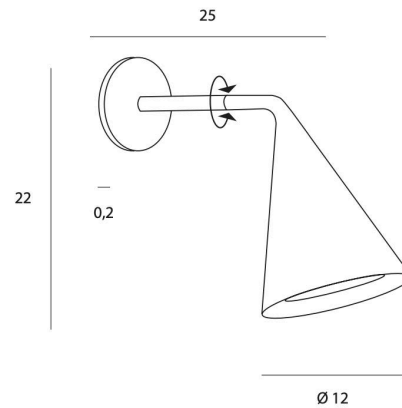

PROJECT	
TYPE	
NOTES	

GORDON 561.46

WALL

BY TOOY

PRODUCT NAME	Gordon 561.46
DESIGNER	Corrado Dotti
MANUFACTURER	Tooy
PRODUCT CODE	124-561.46
CATEGORY	Wall
MATERIAL	Borosilicate glass Metal
IP	40
DIMMABILITY	Dependant on bulb

LIGHT SOURCE	1 x max 10W - E14
FINISHES	Matte Black Matte Black + Brushed Brass Matte Black + Polished Gold Matte Black + Black Chrome
DIMENSIONS	Ø 12 x 22 (H) x 25 (D) cm
ORIGIN	Italy
WARRANTY	1 year