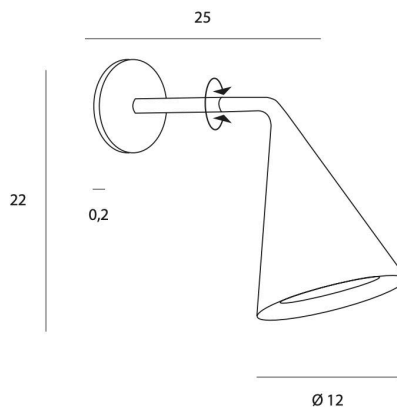

GORDON 561.46

WALL

BY TOOY

PROJECT	
TYPE	
NOTES	

PRODUCT NAME	Gordon 561.46
DESIGNER	Corrado Dotti
MANUFACTURER	Tooy
PRODUCT CODE	124-561.46
CATEGORY	Wall
MATERIAL	Borosilicate glass Metal

LIGHT SOURCE	1 x max 10W - E14
FINISHES	Matte White Matte Black Matte Black + Brushed Brass Matte Black + Polished Gold Matte Black + Black Chrome Matte black + Galvanic Copper.
DIMENSIONS	Ø 12 x 22 (H) x 25 (D) cm
IP	40
ORIGIN	Italy
WARRANTY	1 year