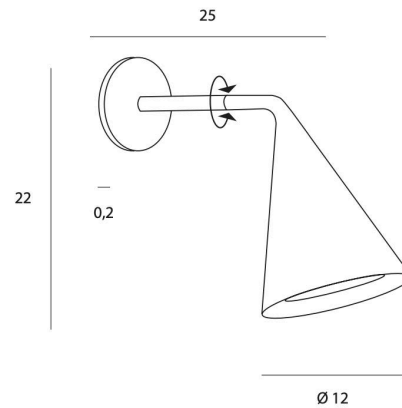

## GORDON 561.42

WALL

BY TOOY

PROJECT	
TYPE	
NOTES	

PRODUCT NAME	Gordon 561.46
DESIGNER	Corrado Dotti
MANUFACTURER	Tooy
PRODUCT CODE	124-561.42
CATEGORY	Wall
MATERIAL	Borosilicate glass   Metal
IP	40
DIMMABILITY	Dependant on bulb

LIGHT SOURCE	1 x max 10W - E14
FINISHES	Matte Black Matte Black + Brushed Brass Matte Black + Polished Gold Matte Black + Black Chrome
DIMENSIONS	Ø 12 x 22 (H) x 25 (D) cm
ORIGIN	Italy
WARRANTY	1 year