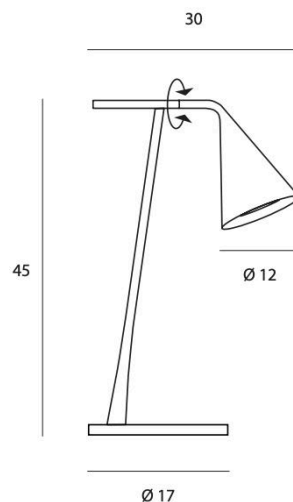

## GORDON 561.31

TABLE

BY TOOY

<b>PRODUCT NAME</b>	Gordon 561.31
<b>DESIGNER</b>	Corrado Dotti
<b>MANUFACTURER</b>	Tooy
<b>PRODUCT CODE</b>	124-561.31
<b>CATEGORY</b>	Table
<b>MATERIAL</b>	Borosilicate glass   Metal
<b>IP</b>	40
<b>DIMMABILITY</b>	Dependant on bulb

<b>LIGHT SOURCE</b>	1 x max 10W - E14
<b>FINISHES</b>	Matte Black Matte Black + Brushed Brass Matte Black + Polished Gold Matte Black + Black Chrome
<b>DIMENSIONS</b>	30 (L) x 45 (H) cm   Cable length: 150cm
<b>ORIGIN</b>	Italy
<b>WARRANTY</b>	1 year