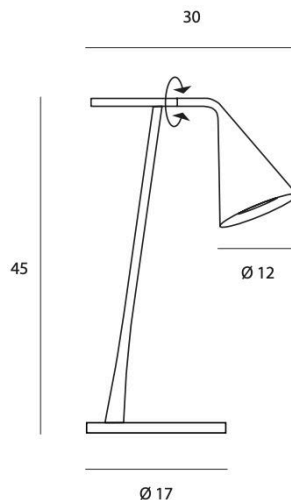

## GORDON 561.31

TABLE

BY TOOY

PROJECT	
TYPE	
NOTES	

<b>PRODUCT NAME</b>	Gordon 561.31
<b>DESIGNER</b>	Corrado Dotti
<b>MANUFACTURER</b>	Tooy
<b>PRODUCT CODE</b>	124-561.31
<b>CATEGORY</b>	Table
<b>MATERIAL</b>	Borosilicate glass   Metal

<b>LIGHT SOURCE</b>	1 x max 10W - E14
<b>FINISHES</b>	Matte White   Matte Black   Matte Black + Brushed Brass   Matte Black + Polished Gold   Matte Black + Black Chrome   Matte black + Galvanic Copper.
<b>DIMENSIONS</b>	30 (L) x 45 (H) cm / Cable length: 150cm
<b>IP</b>	40
<b>ORIGIN</b>	Italy
<b>WARRANTY</b>	1 year