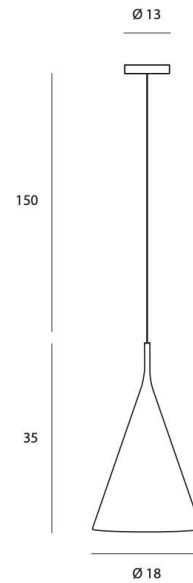

PROJECT	
TYPE	
NOTES	

GORDON 561.22

SUSPENSION

BY TOOY

PRODUCT NAME	Gordon 561.22
DESIGNER	Corrado Dotti
MANUFACTURER	Tooy
PRODUCT CODE	124-561.22 (Matte Black) 124-561.22BR (Matte Black/Brushed Brass)
CATEGORY	Suspension
MATERIAL	Borosilicate glass Metal
IP	40
DIMMABILITY	Dependant on bulb

LIGHT SOURCE	1 x max 10W - E14
FINISHES	Matte Black Matte Black + Brushed Brass Matte Black + Polished Gold Matte Black + Black Chrome
DIMENSIONS	Ø 18 x 35 (H) cm Cable length: 150cm
ORIGIN	Italy
WARRANTY	1 year