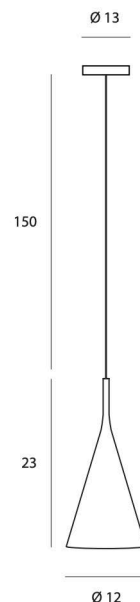

<b>PROJECT</b>	
<b>TYPE</b>	
<b>NOTES</b>	

## GORDON 561.21

**SUSPENSION**

BY TOOY

<b>PRODUCT NAME</b>	Gordon 561.21
<b>DESIGNER</b>	Corrado Dotti
<b>MANUFACTURER</b>	Tooy
<b>PRODUCT CODE</b>	124-561.21 (Matte Black) 124-561.21BR (Matte Black / Brushed Brass)
<b>CATEGORY</b>	Suspension
<b>MATERIAL</b>	Borosilicate Glass   Metal
<b>IP</b>	40
<b>DIMMABILITY</b>	Dependant on bulb

<b>LIGHT SOURCE</b>	1 x max 10W - E14
<b>FINISHES</b>	Matte Black Matte Black + Brushed Brass Matte Black + Polished Gold Matte Black + Black Chrome
<b>DIMENSIONS</b>	Ø 12 x 23 (H) cm Ø Cable length - 150cm
<b>ORIGIN</b>	Italy
<b>WARRANTY</b>	1 year