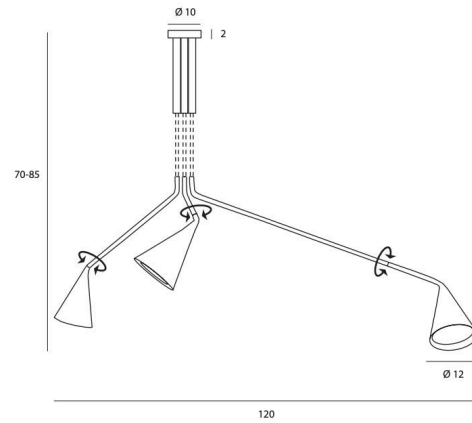

## GORDON 561.13 A,B,C

CEILING

BY TOOY

PROJECT	
TYPE	
NOTES	

<b>PRODUCT NAME</b>	Gordon 561.13 A,B,C
<b>DESIGNER</b>	Corrado Dotti
<b>MANUFACTURER</b>	Tooy
<b>PRODUCT CODE</b>	124-561.13ABC
<b>CATEGORY</b>	Ceiling
<b>MATERIAL</b>	Borosilicate glass   Metal

<b>LIGHT SOURCE</b>	3 x max 10W - E14
<b>FINISHES</b>	Matte White   Matte Black   Matte Black + Brushed Brass   Matte Black + Polished Gold   Matte Black + Black Chrome   Matte black + Galvanic Copper.
<b>DIMENSIONS</b>	Ø 120 H 70/85 cm adjustable arm: 70 to 85cm, adjustable direct light
<b>IP</b>	40
<b>ORIGIN</b>	Italy
<b>WARRANTY</b>	1 year