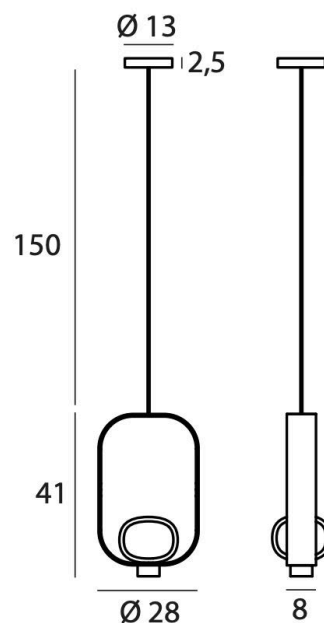

PROJECT	
TYPE	
NOTES	

FILIPA SINGLE

SUSPENSION

BY TOOY

PRODUCT NAME	Filipa Single Suspension
DESIGNER	Corrado Dotti
MANUFACTURER	Tooy
PRODUCT CODE	124-555.22 (Blue/Tan Leather) 124-555.22G (Black/Sand Grey)
CATEGORY	Suspension
MATERIAL	Borosilicate glass Metal
DIMMABLE	Via phase cut

LIGHT SOURCE	1 x max 18W G9 + 1 x 4W
FINISHES	Black Black & Grey
DIMENSIONS	285 (W) x 435 (H) + 1500 (Cable) mm
IP	20
ORIGIN	Italy
WARRANTY	3 Years