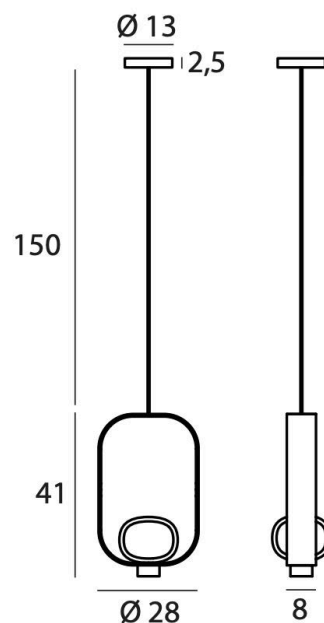

PROJECT	
TYPE	
NOTES	

FILIPA SINGLE

SUSPENSION

BY TOOY

PRODUCT NAME	Filipa Single Suspension
DESIGNER	Corrado Dotti
MANUFACTURER	Tooy
PRODUCT CODE	124-555.22 (Blue/Tan Leather) 124-555.22G (Black/Sand Grey)
CATEGORY	Suspension
MATERIAL	Borosilicate glass Metal

LIGHT SOURCE	1 x max 18W G9 + 1 x 4W
FINISHES	Black Black & Grey
DIMENSIONS	285 (W) x 435 (H) + 1500 (Cable) mm
IP	20
ORIGIN	Italy
WARRANTY	3 Years