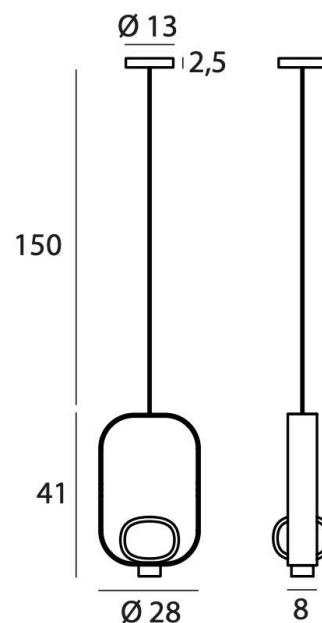

PROJECT	
TYPE	
NOTES	

FILIPA SINGLE

SUSPENSION

BY TOOY

PRODUCT NAME	Filipa Single Suspension
DESIGNER	Corrado Dotti
MANUFACTURER	Tooy
PRODUCT CODE	124-555.22 (Black/Leather) 124-555.22G (Black/Sand Grey)
CATEGORY	Suspension
MATERIAL	Borosilicate glass Metal

LIGHT SOURCE	1 x max 18W G9 + 1 x 4W
FINISHES	Black Black & Grey
DIMENSIONS	285 (W) x 435 (H) + 1500 (Cable) mm
IP	20
ORIGIN	Italy
WARRANTY	3 Years