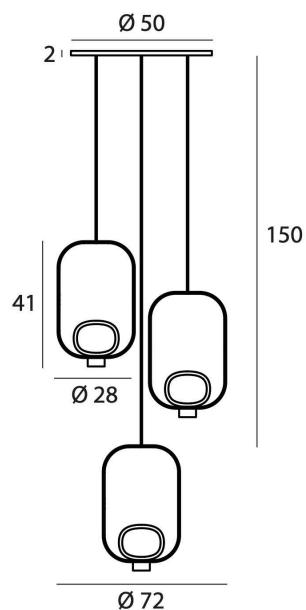

## FILIPA CHANDELIER

**SUSPENSION**

BY TOOY

<b>PRODUCT NAME</b>	Filipa Chandelier
<b>DESIGNER</b>	Corrado Dotti
<b>MANUFACTURER</b>	Tooy
<b>PRODUCT CODE</b>	124-555.13G (Black/Grey)
<b>CATEGORY</b>	Suspension
<b>MATERIAL</b>	Borosilicate glass   Metal
<b>DIMMABLE</b>	Via phase cut

<b>LIGHT SOURCE</b>	3 x MAX 25W - G9 + 3 x 5W
<b>FINISHES</b>	Black & Grey
<b>DIMENSIONS</b>	1250 (W) x 1910 (H) mm
<b>IP</b>	20
<b>ORIGIN</b>	Italy
<b>WARRANTY</b>	3 Years