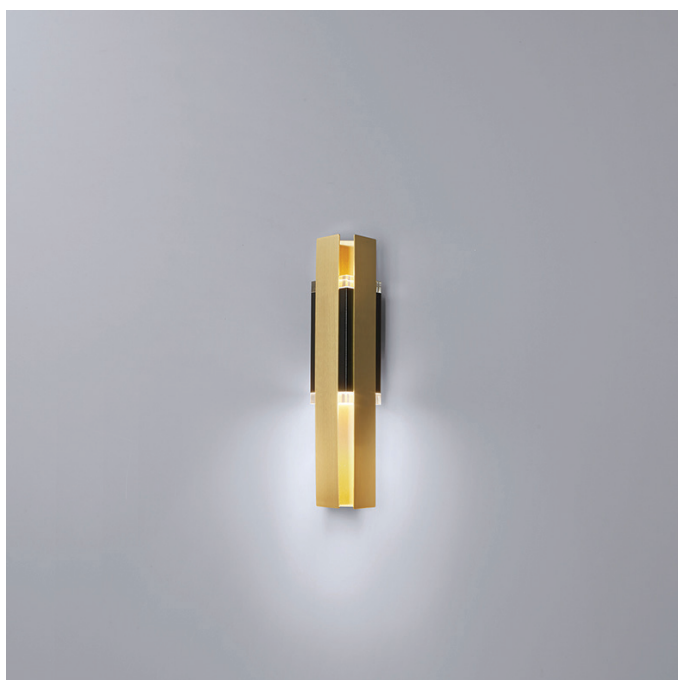

PROJECT	
TYPE	
NOTES	

EXCALIBUR WALL 1

WALL

BY TOOY

15 cm / 5,9"

45 cm / 17,7"

12 cm / 4,72"

PRODUCT NAME	Excalibur Wall 1
DESIGNER	Corrado Dotti
MANUFACTURER	Tooy
PRODUCT CODE	124-559.41
CATEGORY	Wall
MATERIAL	Brass Plexiglass
DIMMABLE	Via phase cut

LIGHT SOURCE	12W LED
FINISHES	Brushed Brass
DIMENSIONS	Ø 12 x 45 (H) cm
IP	40
ORIGIN	Italy
WARRANTY	3 Years