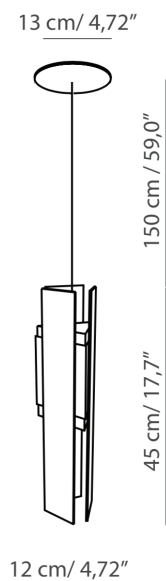

PROJECT	
TYPE	
NOTES	

EXCALIBUR SINGLE

SUSPENSION

BY TOOY

PRODUCT NAME	Excalibur Single Suspension
DESIGNER	Corrado Dotti
MANUFACTURER	Tooy
PRODUCT CODE	124-559.21
CATEGORY	Suspension
MATERIAL	Brass Plexiglass
DIMMABLE	Via phase cut

LIGHT SOURCE	12W LED
FINISHES	Brushed Brass
DIMENSIONS	Ø 12 x H 45 cm
IP	40
ORIGIN	Italy
WARRANTY	3 Years