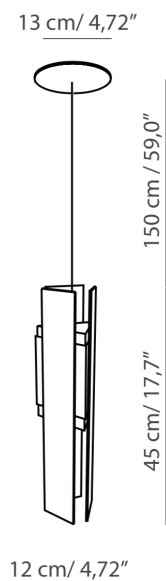

## EXCALIBUR SINGLE

**SUSPENSION**

BY TOOY

<b>PRODUCT NAME</b>	Excalibur Single Suspension
<b>DESIGNER</b>	Corrado Dotti
<b>MANUFACTURER</b>	Tooy
<b>PRODUCT CODE</b>	124-559.21
<b>CATEGORY</b>	Suspension
<b>MATERIAL</b>	Brass   Plexiglass

<b>LIGHT SOURCE</b>	12W LED
<b>FINISHES</b>	Brushed Brass
<b>DIMENSIONS</b>	Ø 12 x H 45 cm
<b>IP</b>	40
<b>ORIGIN</b>	Italy
<b>WARRANTY</b>	3 Years