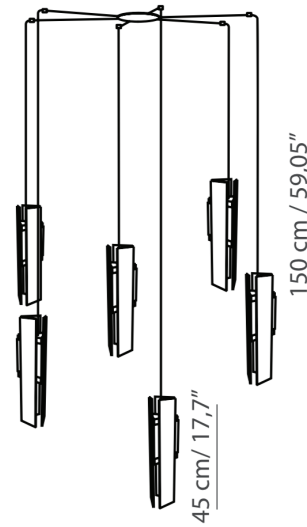

## EXCALIBUR CHANDELIER 6 **SUSPENSION**

BY TOOY

<b>PRODUCT NAME</b>	Excalibur Chandelier 6
<b>DESIGNER</b>	Corrado Dotti
<b>MANUFACTURER</b>	Tooy
<b>PRODUCT CODE</b>	124-559.26
<b>CATEGORY</b>	Suspension
<b>MATERIAL</b>	Brass   Plexiglass

<b>LIGHT SOURCE</b>	6 x 12W LED
<b>FINISHES</b>	Brushed Brass
<b>DIMENSIONS</b>	100/200 cm   H 50/100 cm
<b>IP</b>	40
<b>ORIGIN</b>	Italy
<b>WARRANTY</b>	3 Years