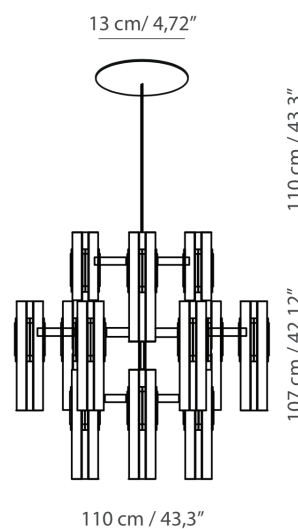

## EXCALIBUR CHANDELIER 12 **SUSPENSION**

BY TOOY

<b>PRODUCT NAME</b>	Excalibur Chandelier 12
<b>DESIGNER</b>	Corrado Dotti
<b>MANUFACTURER</b>	Tooy
<b>PRODUCT CODE</b>	124-559.12
<b>CATEGORY</b>	Suspension
<b>MATERIAL</b>	Brass   Plexiglass

<b>LIGHT SOURCE</b>	12 x 12W LED
<b>FINISHES</b>	Brushed Brass
<b>DIMENSIONS</b>	Ø 110 x H 107 cm
<b>IP</b>	40
<b>ORIGIN</b>	Italy
<b>WARRANTY</b>	3 Years