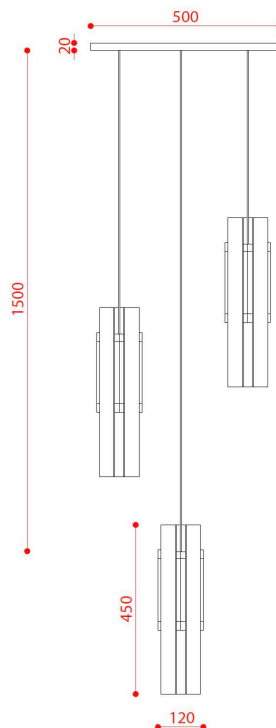

| | |
|----------------|--|
| PROJECT | |
| TYPE | |
| NOTES | |

EXCALIBUR 559.13

SUSPENSION

BY TOOY

| | |
|---------------------|-----------------------------|
| PRODUCT NAME | Excalibur 559.13 Suspension |
| DESIGNER | Corrado Dotti |
| MANUFACTURER | Tooy |
| PRODUCT CODE | 124-559.12 |
| CATEGORY | Suspension |
| MATERIAL | Metal structure |
| DIMMABILITY | Dependant on bulb |

| | |
|---------------------|--------------|
| LIGHT SOURCE | 3 x max 10W |
| FINISHES | Brass |
| DIMENSIONS | Ø50 x H45 cm |
| IP | 20 |
| ORIGIN | Italy |
| WARRANTY | 1 Years |