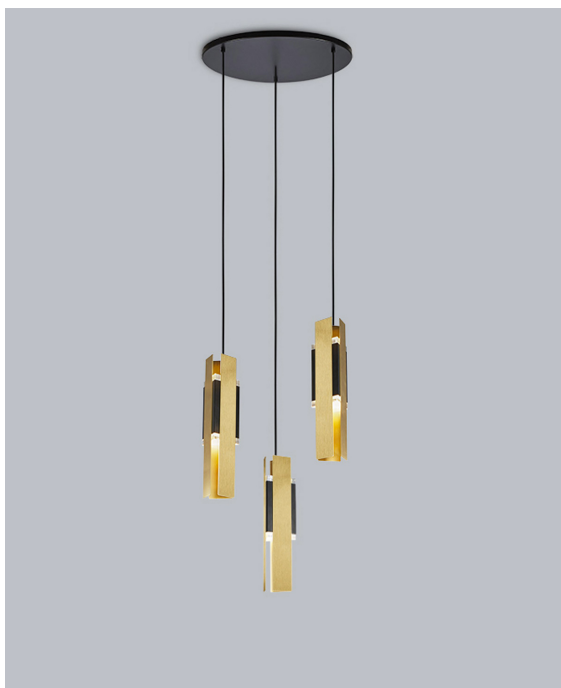

| | |
|----------------|--|
| PROJECT | |
| TYPE | |
| NOTES | |

EXCALIBUR 559.13

SUSPENSION

BY TOOY

| | |
|---------------------|-----------------------------|
| PRODUCT NAME | Excalibur 559.13 Suspension |
| DESIGNER | Corrado Dotti |
| MANUFACTURER | Tooy |
| PRODUCT CODE | 124-559.12 |
| CATEGORY | Suspension |
| MATERIAL | Metal structure |
| DIMMABILITY | Dependant on bulb |

| | |
|---------------------|--------------|
| LIGHT SOURCE | 3 x max 10W |
| FINISHES | Brass |
| DIMENSIONS | Ø50 x H45 cm |
| IP | 20 |
| ORIGIN | Italy |
| WARRANTY | 1 Years |