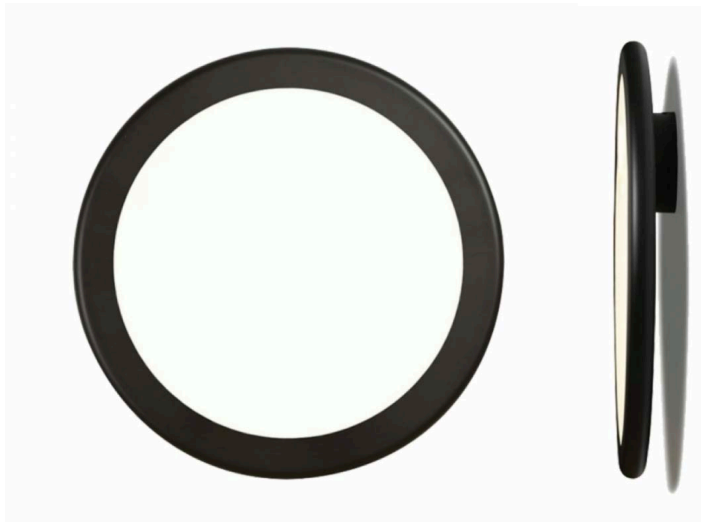

## BILANCELLA WALL

WALL

BY TOOY

<b>PRODUCT NAME</b>	Bilancella Wall
<b>DESIGNER</b>	Roberto Giacomucci
<b>MANUFACTURER</b>	Tooy
<b>PRODUCT CODE</b>	124-512.71
<b>CATEGORY</b>	Wall
<b>MATERIAL</b>	Powdercoat Metal

<b>LIGHT SOURCE</b>	38W LED
<b>FINISHES</b>	Sand Black   Sand White
<b>DIMENSIONS</b>	Ø 50 x H 3 cm
<b>IP</b>	40
<b>ORIGIN</b>	Italy
<b>WARRANTY</b>	3 Years