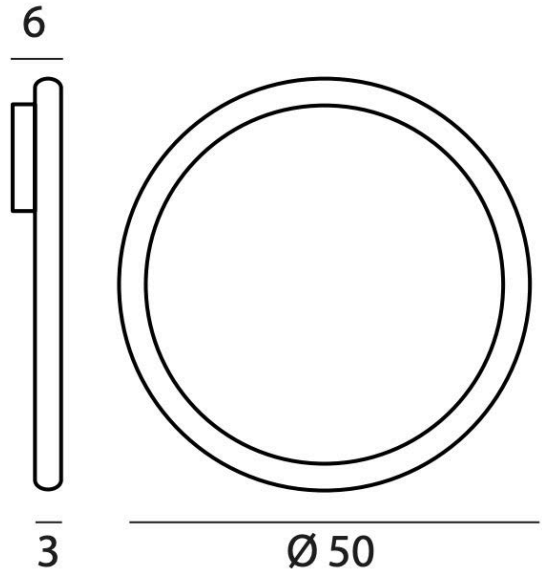

## BILANCELLA WALL

WALL

BY TOOY

<b>PRODUCT NAME</b>	Bilancella Wall
<b>DESIGNER</b>	Roberto Giacomucci
<b>MANUFACTURER</b>	Tooy
<b>PRODUCT CODE</b>	124-512.71
<b>CATEGORY</b>	Wall
<b>MATERIAL</b>	Powdercoat Metal

<b>LIGHT SOURCE</b>	38W LED
<b>FINISHES</b>	Sand Black   Sand White
<b>DIMENSIONS</b>	Ø 50 x H 3 cm
<b>IP</b>	40
<b>ORIGIN</b>	Italy
<b>WARRANTY</b>	3 Years