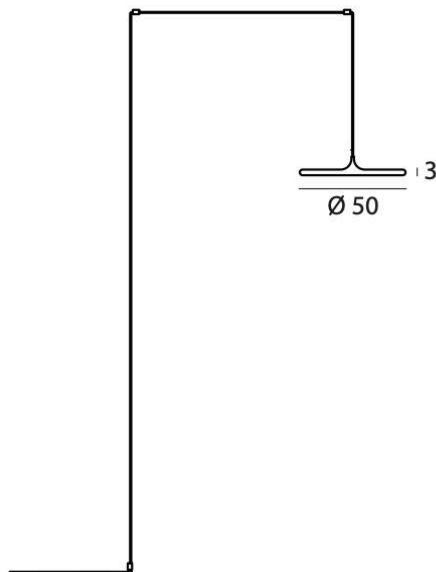

## BILANCELLA SUSPENSION 2 **SUSPENSION**

BY TOOY

<b>PRODUCT NAME</b>	Bilancella Suspension 2
<b>DESIGNER</b>	Roberto Giacomucci
<b>MANUFACTURER</b>	Tooy
<b>PRODUCT CODE</b>	124-512.22
<b>CATEGORY</b>	Suspension
<b>MATERIAL</b>	Powdercoat Metal

<b>LIGHT SOURCE</b>	38W LED
<b>FINISHES</b>	Sand Black   Sand White
<b>DIMENSIONS</b>	50 x 3 cm (H) + 8m cable
<b>IP</b>	40
<b>ORIGIN</b>	Italy
<b>WARRANTY</b>	3 Years