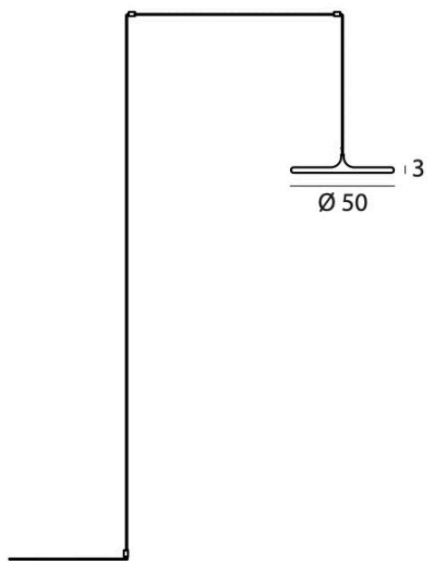

PROJECT	
TYPE	
NOTES	

BILANCELLA SUSPENSION 2 **SUSPENSION**

BY TOOY

PRODUCT NAME	Bilancella Suspension 2	LIGHT SOURCE	38W LED
DESIGNER	Roberto Giacomucci	FINISHES	Sand Black Sand White
MANUFACTURER	Tooy	DIMENSIONS	50 x 3 cm (H) + 8m cable
PRODUCT CODE	124-512.22	IP	40
CATEGORY	Suspension	ORIGIN	Italy
MATERIAL	Powdercoat Metal	WARRANTY	3 Years
DIMMABILITY	Not dimmable		