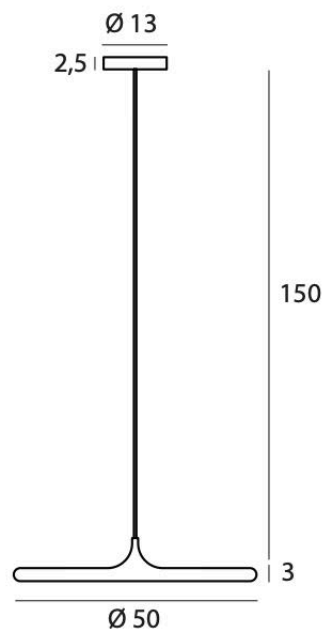

PROJECT	
TYPE	
NOTES	

BILANCELLA SUSPENSION 1 **SUSPENSION**

BY TOOY

PRODUCT NAME	Bilancella Suspension 1
DESIGNER	Roberto Giacomucci
MANUFACTURER	Tooy
PRODUCT CODE	124-512.21
CATEGORY	Suspension
MATERIAL	Powdercoat Metal

LIGHT SOURCE	38W LED
FINISHES	Sand Black Sand White
DIMENSIONS	Ø 50 x H 3 cm + 150 cm
IP	40
ORIGIN	Italy
WARRANTY	3 Years