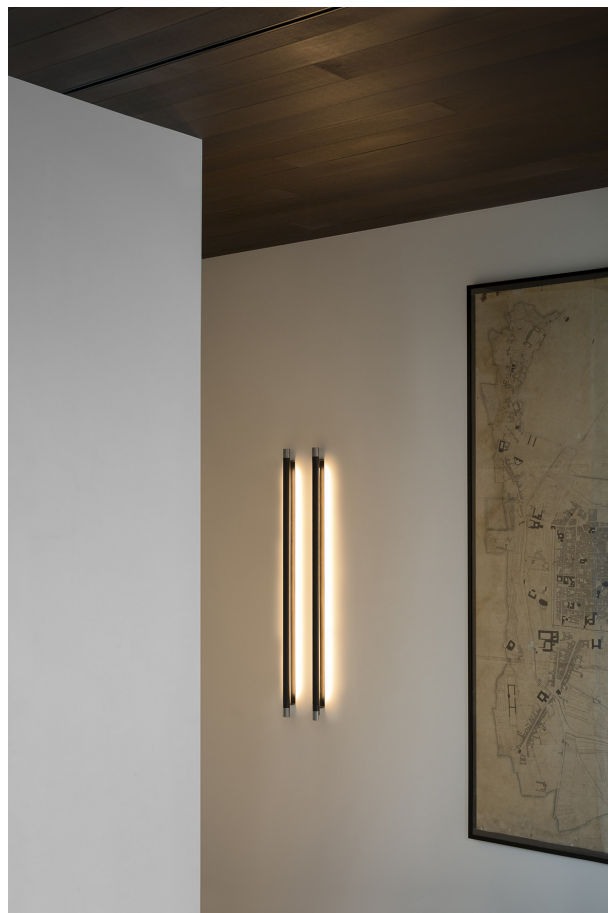

THULA 562.47

WALL

BY TOOY

PROJECT	
TYPE	
NOTES	

PRODUCT NAME	Thula 562.47
DESIGNER	Federica Biasi
MANUFACTURER	Tooy
PRODUCT CODE	124-562.47
CATEGORY	Wall
MATERIAL	Aluminium / Brushed Brass
DIMMABILITY	TRIAC dimmable

LIGHT SOURCE	20W LED (2600 lm / 2700K)								
FINISHES	<table border="0"> <tr> <td> C2 Matte black</td> <td> C25 Terracotta</td> </tr> <tr> <td> C22 Beige</td> <td> W01 Ash</td> </tr> <tr> <td> C23 Eggshell</td> <td> M01 Concrete</td> </tr> <tr> <td> C26 Green-Grey</td> <td> C41 Brushed brass</td> </tr> </table>	 C2 Matte black	 C25 Terracotta	 C22 Beige	 W01 Ash	 C23 Eggshell	 M01 Concrete	 C26 Green-Grey	 C41 Brushed brass
 C2 Matte black	 C25 Terracotta								
 C22 Beige	 W01 Ash								
 C23 Eggshell	 M01 Concrete								
 C26 Green-Grey	 C41 Brushed brass								
DIMENSIONS	104 (H) x 6 (D) cm								
IP	20								
ORIGIN	Italy								
WARRANTY	1 year								