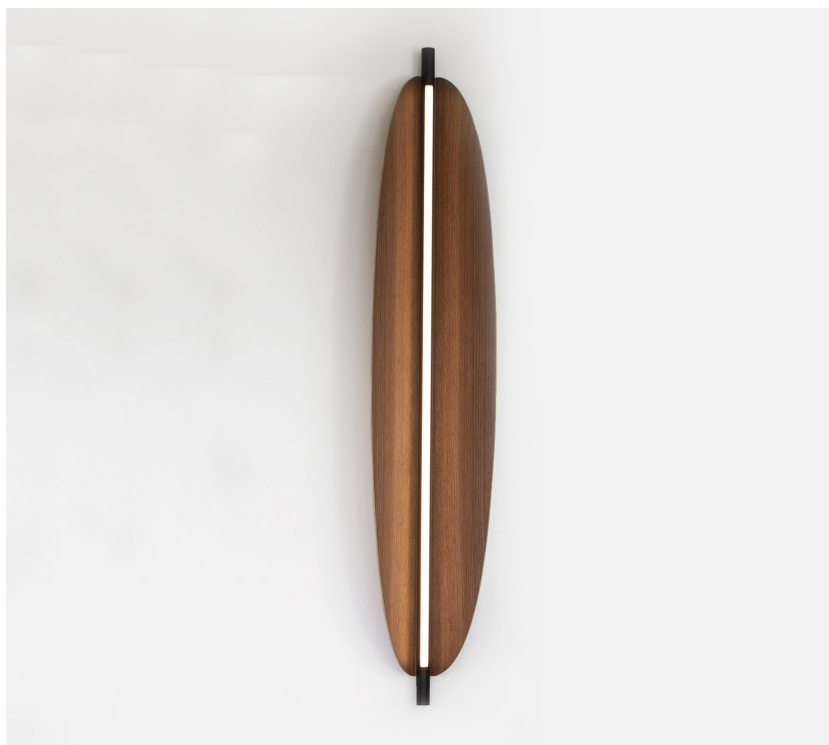

THULA 562.43

WALL

BY TOOY

PROJECT	
TYPE	
NOTES	

PRODUCT NAME	Thula 562.43
DESIGNER	Federica Biasi
MANUFACTURER	Tooy
PRODUCT CODE	124-562.43
CATEGORY	Wall
MATERIAL	Aluminium / Brushed Brass
DIMMABILITY	TRIAC dimmable

LIGHT SOURCE	26W LED (3400 lm / 2700K)																
FINISHES	<table border="0"> <tr> <td></td> <td>C22 Beige + C22 Beige</td> <td></td> <td>Shade L02 Beige leather</td> </tr> <tr> <td></td> <td>C22 Beige + C68 Satin nickel</td> <td></td> <td>Shade W02 Walnut</td> </tr> <tr> <td></td> <td>C74 Sand black + C68 Satin nickel</td> <td></td> <td>Shade W03 White oak</td> </tr> <tr> <td></td> <td>C74 Sand black + C74 Sand black</td> <td></td> <td></td> </tr> </table>		C22 Beige + C22 Beige		Shade L02 Beige leather		C22 Beige + C68 Satin nickel		Shade W02 Walnut		C74 Sand black + C68 Satin nickel		Shade W03 White oak		C74 Sand black + C74 Sand black		
	C22 Beige + C22 Beige		Shade L02 Beige leather														
	C22 Beige + C68 Satin nickel		Shade W02 Walnut														
	C74 Sand black + C68 Satin nickel		Shade W03 White oak														
	C74 Sand black + C74 Sand black																
DIMENSIONS	134 (H) x 25 (W) x 13 (D) cm																
IP	20																
ORIGIN	Italy																
WARRANTY	1 year																