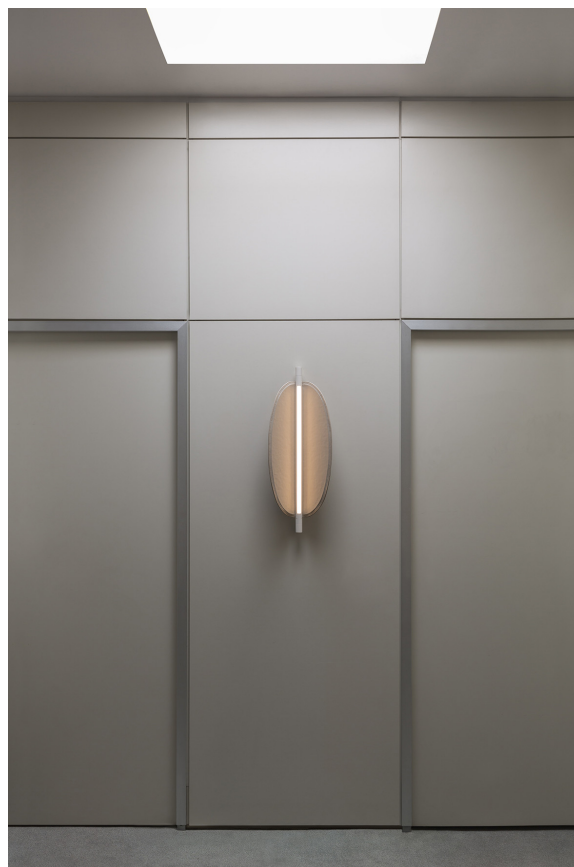

THULA 562.42

WALL

BY TOOY

PROJECT	
TYPE	
NOTES	

PRODUCT NAME	Thula 562.42
DESIGNER	Federica Biasi
MANUFACTURER	Tooy
PRODUCT CODE	124-562.42
CATEGORY	Wall
MATERIAL	Aluminium / Brushed Brass
DIMMABILITY	TRIAC dimmable

LIGHT SOURCE	20W LED (2600 lm / 2700K)																
FINISHES	<table border="0"> <tr> <td></td> <td>C22 Beige + C22 Beige</td> <td></td> <td>Shade L02 Beige leather</td> </tr> <tr> <td></td> <td>C22 Beige + C68 Satin nickel</td> <td></td> <td>Shade W02 Walnut</td> </tr> <tr> <td></td> <td>C74 Sand black + C68 Satin nickel</td> <td></td> <td>Shade W03 White oak</td> </tr> <tr> <td></td> <td>C74 Sand black + C74 Sand black</td> <td></td> <td></td> </tr> </table>		C22 Beige + C22 Beige		Shade L02 Beige leather		C22 Beige + C68 Satin nickel		Shade W02 Walnut		C74 Sand black + C68 Satin nickel		Shade W03 White oak		C74 Sand black + C74 Sand black		
	C22 Beige + C22 Beige		Shade L02 Beige leather														
	C22 Beige + C68 Satin nickel		Shade W02 Walnut														
	C74 Sand black + C68 Satin nickel		Shade W03 White oak														
	C74 Sand black + C74 Sand black																
DIMENSIONS	104 (H) x 25 (W) x 13 (D) cm																
IP	20																
ORIGIN	Italy																
WARRANTY	1 year																