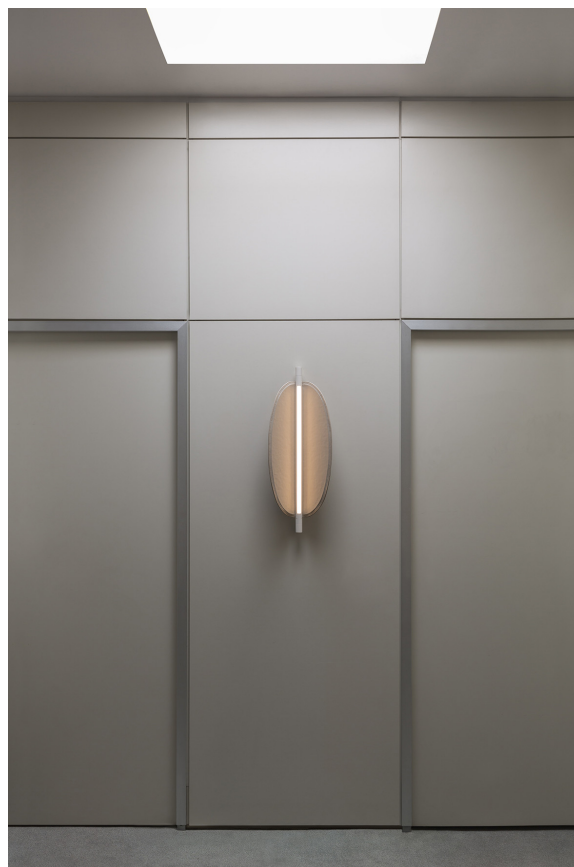

THULA 562.41

WALL

BY TOOY

PROJECT	
TYPE	
NOTES	

PRODUCT NAME	Thula 562.41
DESIGNER	Federica Biasi
MANUFACTURER	Tooy
PRODUCT CODE	124-562.41
CATEGORY	Wall
MATERIAL	Aluminium / Brushed Brass
DIMMABILITY	TRIAC dimmable

LIGHT SOURCE	11W LED (1400 lm / 2700K)																
FINISHES	<table border="0"> <tr> <td></td> <td>C22 Beige + C22 Beige</td> <td></td> <td>Shade L02 Beige leather</td> </tr> <tr> <td></td> <td>C22 Beige + C68 Satin nickel</td> <td></td> <td>Shade W02 Walnut</td> </tr> <tr> <td></td> <td>C74 Sand black + C68 Satin nickel</td> <td></td> <td>Shade W03 White oak</td> </tr> <tr> <td></td> <td>C74 Sand black + C74 Sand black</td> <td></td> <td></td> </tr> </table>		C22 Beige + C22 Beige		Shade L02 Beige leather		C22 Beige + C68 Satin nickel		Shade W02 Walnut		C74 Sand black + C68 Satin nickel		Shade W03 White oak		C74 Sand black + C74 Sand black		
	C22 Beige + C22 Beige		Shade L02 Beige leather														
	C22 Beige + C68 Satin nickel		Shade W02 Walnut														
	C74 Sand black + C68 Satin nickel		Shade W03 White oak														
	C74 Sand black + C74 Sand black																
DIMENSIONS	67 (H) x 25 (W) x 13 (D) cm																
IP	20																
ORIGIN	Italy																
WARRANTY	1 year																