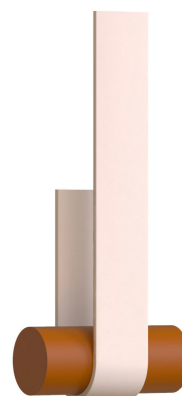

## NASTRO WALL LAMP

WALL

BY TOOY

<b>PRODUCT NAME</b>	Nastro Wall Lamp
<b>DESIGNER</b>	Corrado Dotti
<b>MANUFACTURER</b>	Tooy
<b>PRODUCT CODE</b>	124-563.42
<b>CATEGORY</b>	Wall
<b>MATERIAL</b>	Aluminium / Brushed Brass
<b>DIMMABILITY</b>	TRIAC dimmable

<b>LIGHT SOURCE</b>	17W LED (2300 lm / 2700K)								
<b>FINISHES</b>	<table border="0"> <tr> <td> C2 Matte black</td> <td> C25 Terracotta</td> </tr> <tr> <td> C22 Beige</td> <td> W01 Ash</td> </tr> <tr> <td> C23 Eggshell</td> <td> M01 Concrete</td> </tr> <tr> <td> C26 Green-Grey</td> <td> C41 Brushed brass</td> </tr> </table>	 C2 Matte black	 C25 Terracotta	 C22 Beige	 W01 Ash	 C23 Eggshell	 M01 Concrete	 C26 Green-Grey	 C41 Brushed brass
 C2 Matte black	 C25 Terracotta								
 C22 Beige	 W01 Ash								
 C23 Eggshell	 M01 Concrete								
 C26 Green-Grey	 C41 Brushed brass								
<b>DIMENSIONS</b>	22 (L) x 51 (H) x 12 (D) cm								
<b>IP</b>	44								
<b>ORIGIN</b>	Italy								
<b>WARRANTY</b>	1 year								