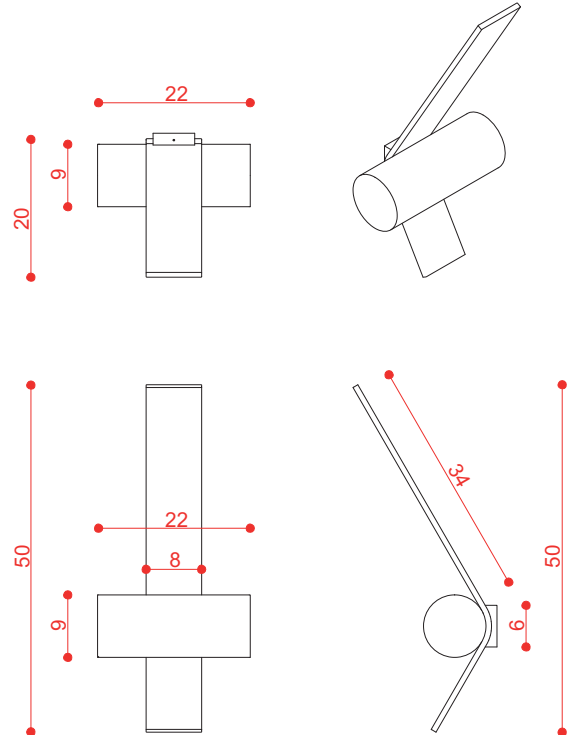

radiantlighting

NASTRO WALL LAMP

WALL

BY TOOY

PROJECT	
TYPE	
NOTES	

PRODUCT NAME	Nastro Floor Lamp
DESIGNER	Corrado Dotti
MANUFACTURER	Tooy
PRODUCT CODE	124-563.41
CATEGORY	Wall
MATERIAL	Aluminium / Brushed Brass
DIMMABILITY	TRIAC dimmable

LIGHT SOURCE	6W LED (650 lm / 2700K)
FINISHES	C2 Matte black, C22 Beige, C23 Eggshell, C24 Dove grey, C25 Terracotta, C26 Greenish-grey, C41 Brushed brass (<i>not for structure</i>)
DIMENSIONS	22 (W) x 50 (H) x 21 (D) cm
IP	20
ORIGIN	Italy
WARRANTY	1 year